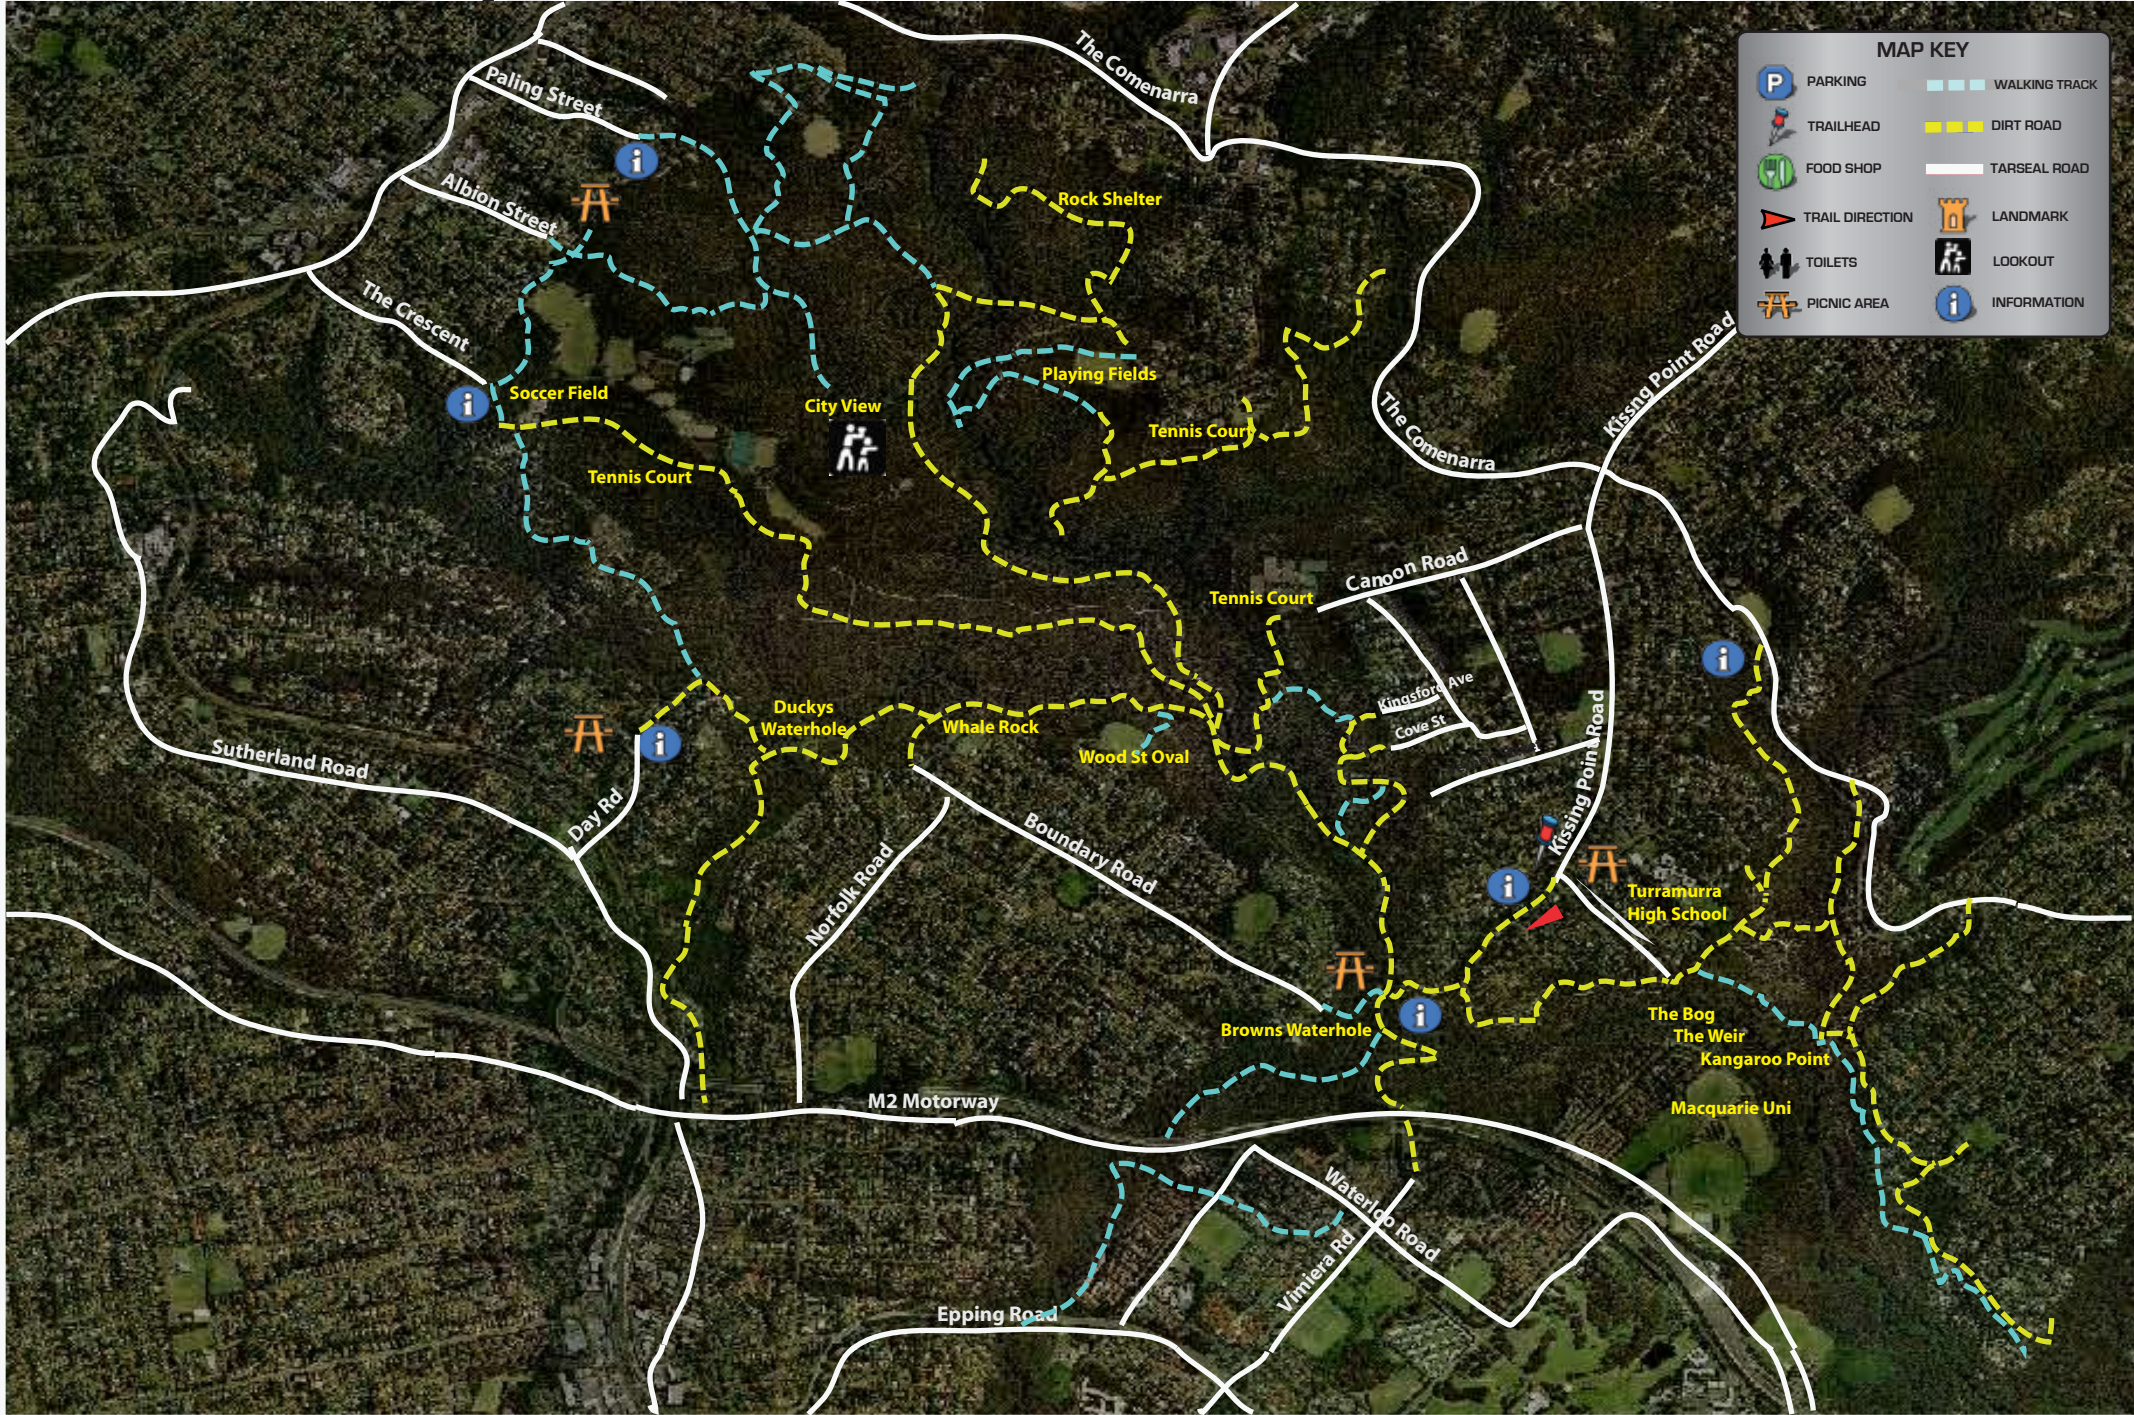

Satellite Map: Lane Cove National Park

MAP KEY			
	PARKING		WALKING TRACK
	TRAILHEAD		DIRT ROAD
	FOOD SHOP		TARSEAL ROAD
	TRAIL DIRECTION		PICNIC AREA
	TOILETS		LANDMARK
	LOOKOUT		INFORMATION